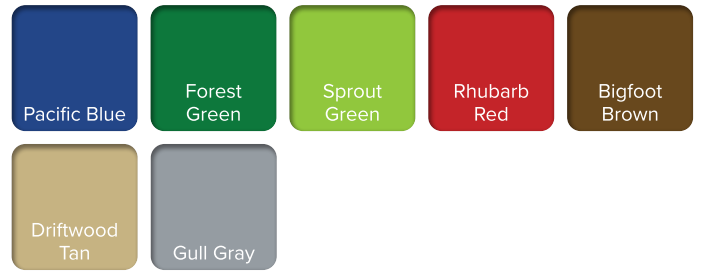

METALUXE™ Signature Powder-coat Colors

Our exclusive collection of metallic powder-coat colors provide a finish that speaks to luxury and brilliance. These highly durable, grime resistant coatings bring a touch of shimmer to your playscape.

PLAY-TUFF™ Coating Colors

Powder-coat Colors

Roto-molded Plastic Colors

Solid HDPE Colors

Layered HDPE Colors

Thermoplastic Coating Colors

Shade Canopy Fabric Colors

Swing Seat Colors

PLAY-CORD™ Cable Colors