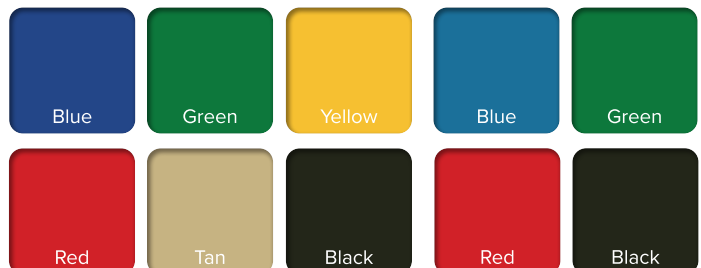

METALUXE™ Signature Powder-coat Colors

Our exclusive collection of metallic powder-coat colors provide a finish that speaks to luxury and brilliance. These highly durable, grime resistant coatings bring a touch of shimmer to your playscape.

PLAY-TUFF™ Coating Colors

Powder-coat Colors

Roto-molded Plastic Colors

Solid HDPE Colors

Layered HDPE Colors

Thermoplastic Coating Colors

Shade Canopy Fabric Colors

Swing Seat Colors

PLAY-CORD™ Cable Colors