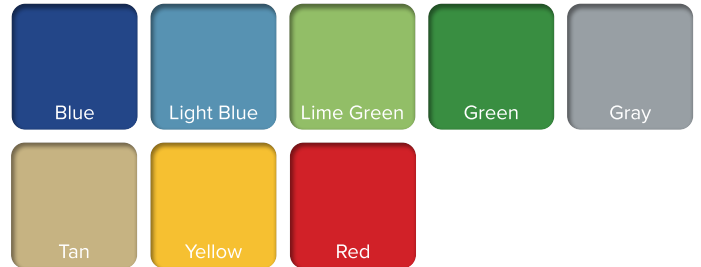

METALUXE™ Signature Powder-coat Colors

Our exclusive collection of metallic powder-coat colors provide a finish that speaks to luxury and brilliance. These highly durable, grime resistant coatings bring a touch of shimmer to your playscape.

PLAY-TUFF™ Coating Colors

Powder-coat Colors

Roto-molded Plastic Colors

Solid HDPE Colors

Layered HDPE Colors

Thermoplastic Coating Colors

Shade Canopy Fabric Colors

Swing Seat Colors

PLAY-CORD™ Cable Colors