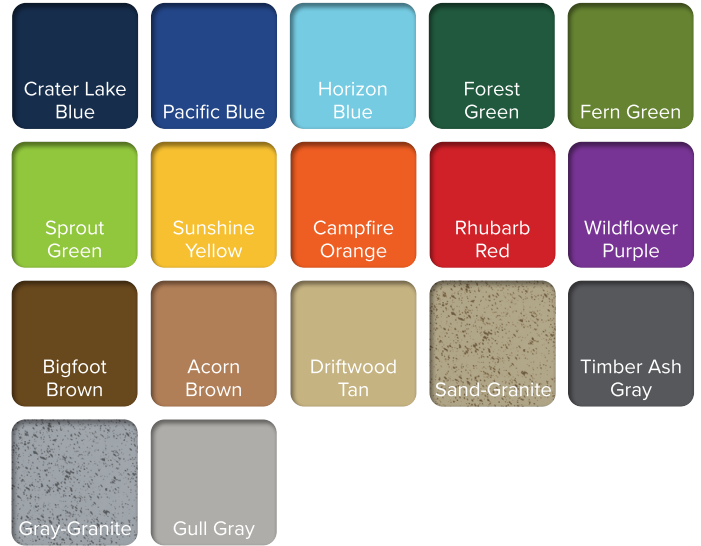

METALUXE™ Signature Powder-coat Colors

Our exclusive collection of metallic powder-coat colors provide a finish that speaks to luxury and brilliance. These highly durable, grime resistant coatings bring a touch of shimmer to your playscape.

PLAY-TUFF™ Coating Colors

Powder-coat Colors

Roto-molded Plastic Colors

Solid HDPE Colors

Layered HDPE Colors

Thermoplastic Coating Colors

Shade Canopy Fabric Colors

Swing Seat Colors

PLAY-CORD™ Cable Colors